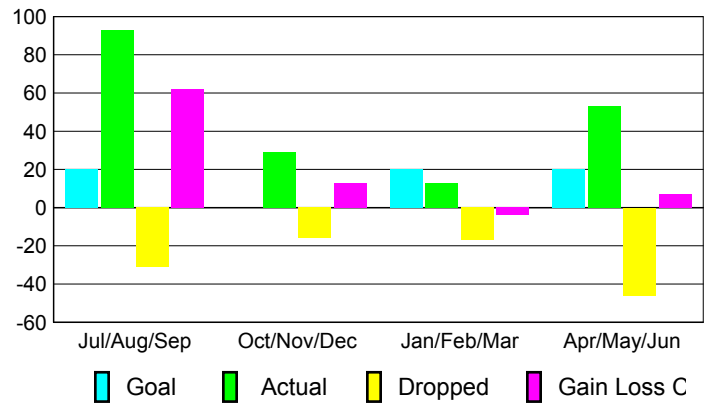

Membership Results 2009-2010

Goal, New, Dropped, Gain/Loss