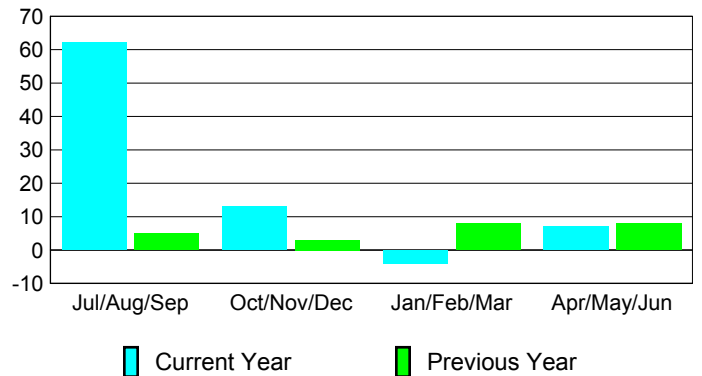

Comparison of Membership Gain/Loss

Current Year Compared to the Previous Year