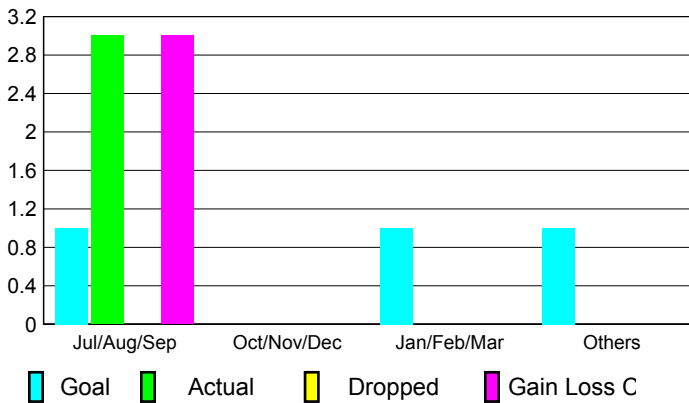

2009-2010 GMT Quarterly Report for District (or Undistricted) **District 102 C**

GMT: **Dir. Horst P. Kirchgatterer**

Location: **SWITZERLAND**

GMT CA: **4**

CLUBS

Club Results
2009-2010

Clubs
2008-2009

Month	New Club Goal	Actual New Clubs	Actual Dropped Clubs	Gain/Loss of Clubs	Gain/Loss of Clubs
Jul/Aug/Sep	1	3	0	3	0
Oct/Nov/Dec	0	0	0	0	0
Jan/Feb/Mar	1	0	0	0	0
Apr/May/June	1	0	0	0	0
Totals	3	3	0	3	0

Club Results 2009-2010

Goal, New, Dropped, Gain/Loss

Comparison of Club Gain/Loss

Current Year Compared to the Previous Year

YTD Status Quo Clubs 2009-2010

Status Quo Clubs Compared to Status Quo Members

MEMBERSHIP